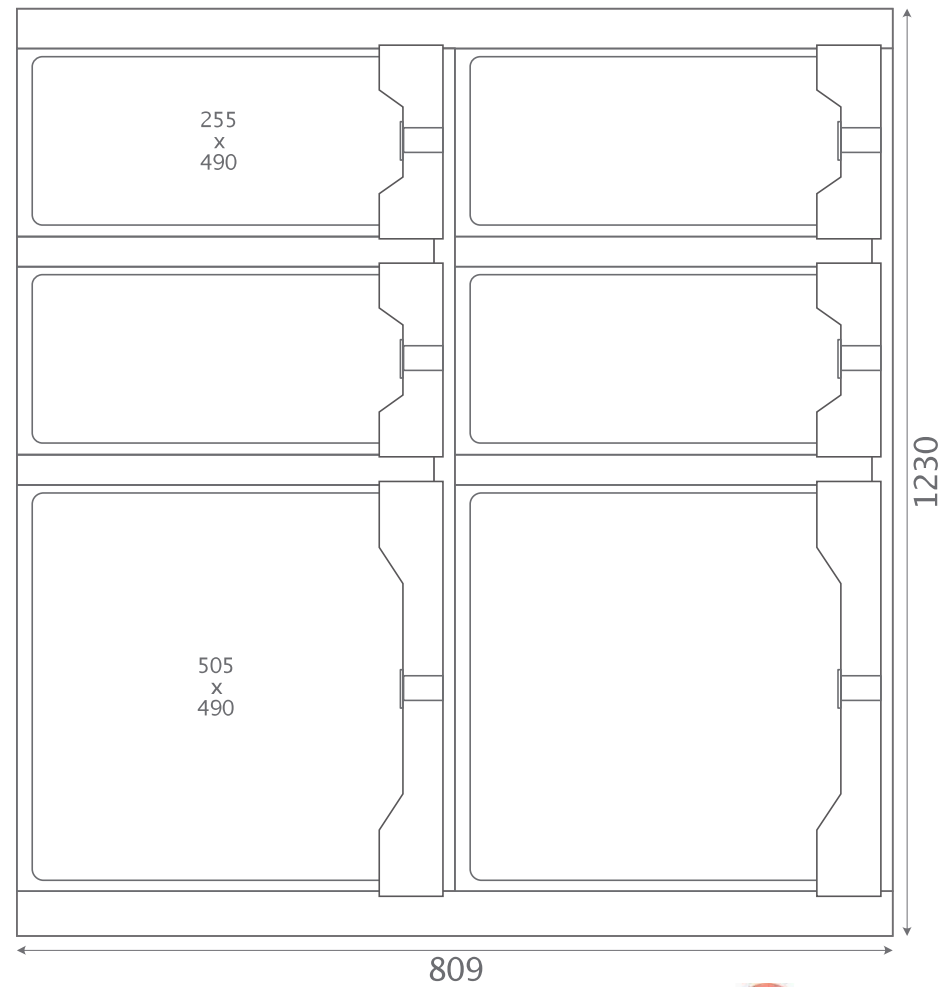

Pelletmat

SIZE

Supersize 04
Pelletmat